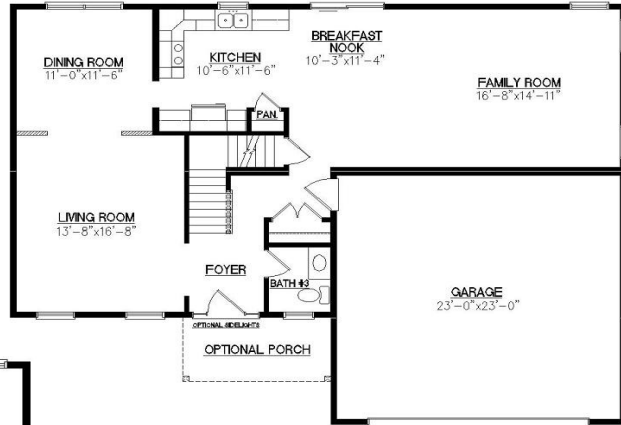

Edison Height

Note: Renderings are for illustrative purposes only and may vary per series standard specifications.

First Floor

Second Floor

Two Story
39'-7" x 50'-0"
2801 SQFT
3 Bedrooms / 2.5 Baths

246 Sand Hill Road • Selinsgrove, PA 17870
Phone: 570-374-3280 • Fax: 570-374-1122
www.iconlegacy.com