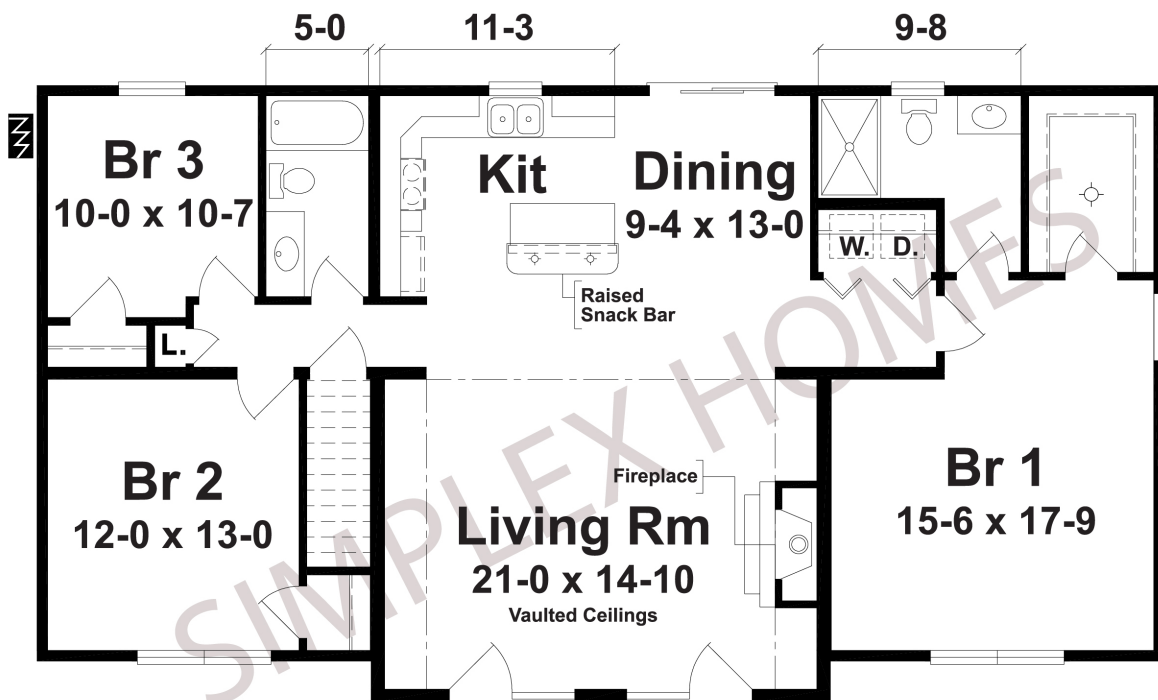

The McKinley

All plans are protected by copyright laws and may not be reproduced without permission

Vista
McKinley

The McKinley as shown features a vaulted ceiling in the living room along with an open floor plan to the Kitchen/Dining Room. The front elevation includes dual swing style front doors at the living room feature wall along with full size trapezoid glass above. Optional features include the fireplace, high pitched roof, grills in the windows and doors, and plank style shutters. The optional deck and chimney box with stone surround are site provided and installed.