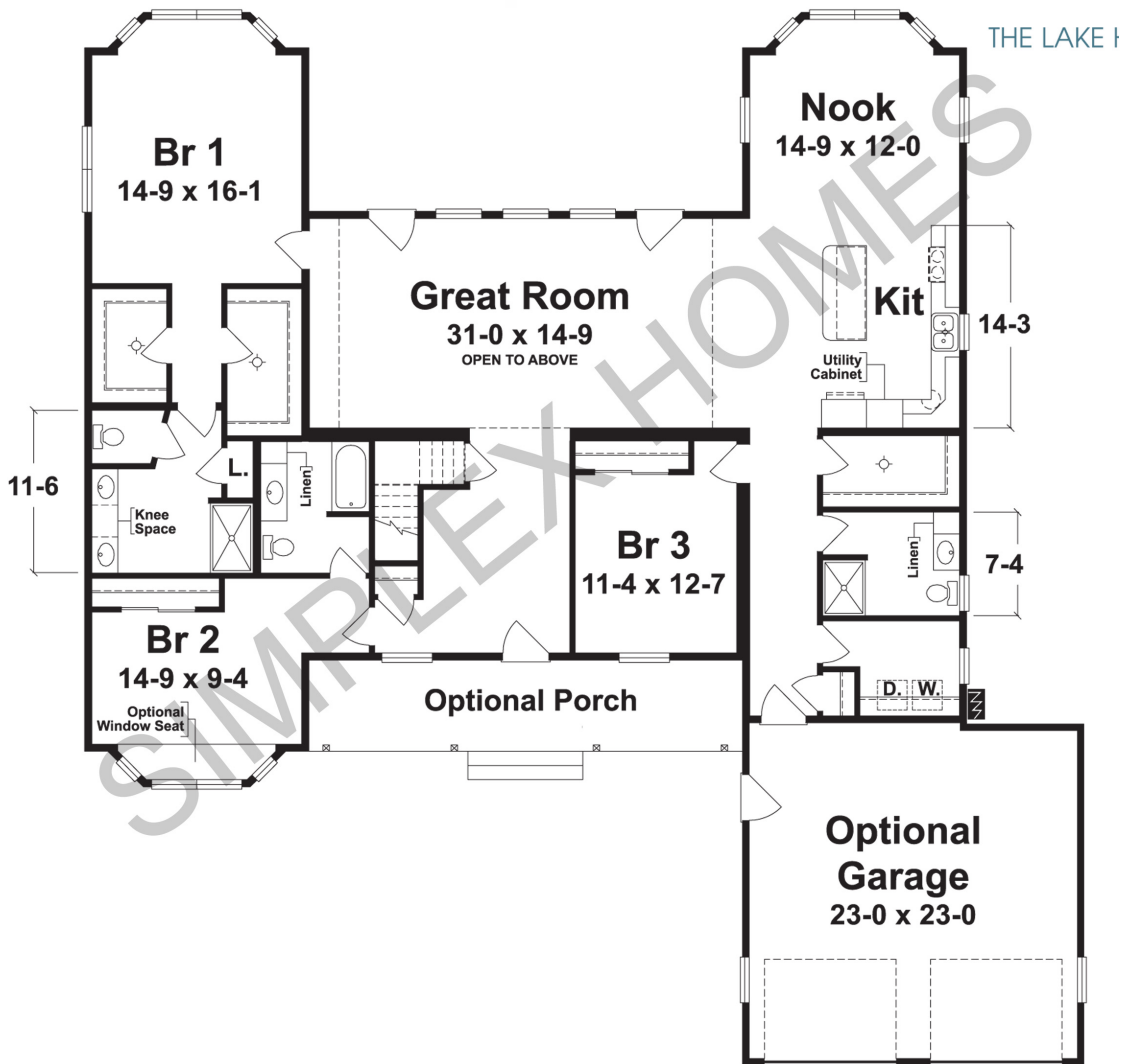

# The Lake House

All plans are protected by copyright laws and may not be reproduced without permission

*Vista*  
**Lake House**

The Lake House is the perfect entertainment house for family and friends. The spacious great room is a focal point of this home highlighted by the vaulted ceilings and window wall making for a great place to entertain friends or just hang out. By simply adding a deck or patio on the rear the full length glass doors can exit to the outdoors from either end of the great room. The elevation as pictured includes the following optional or site provided features: 2 Car Garage, front and rear porch areas with railings, decorative columns and stonework, front dormers, front door with sidelights, transom windows over doors and windows, window grills, and decorative fixed glass windows in the great room.