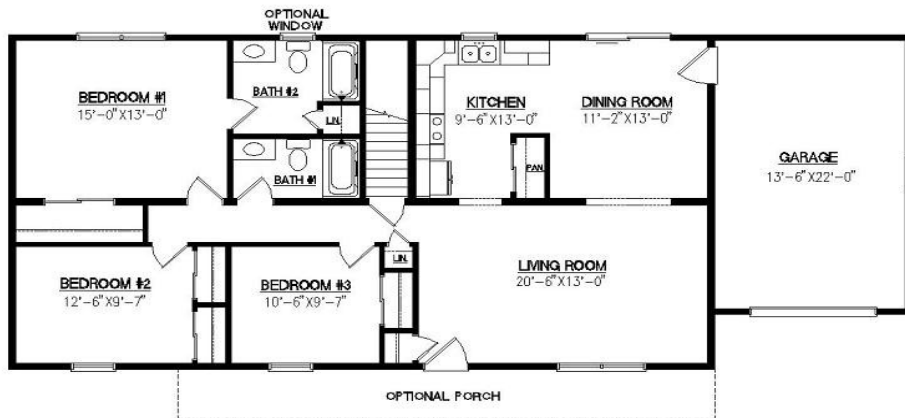

Kingston

Note: Renderings are for illustrative purposes only and may vary per series standard specifications.

First Floor (w/ Basement)

First Floor (w/ Crawl Space)

Ranch
27'-6" x 64'-0"
1697 SQFT
3 Bedrooms / 2 Baths