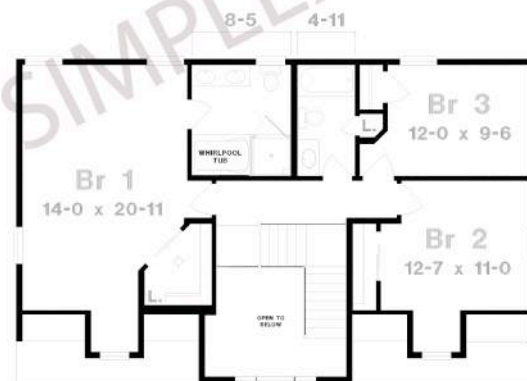

The Westport Cape

Custom Select
Westport

WESTPORT 27-6 x 44-0/50-0 FIRST FLOOR
2360 SQ. FT.

WESTPORT 27-6 x 44-0/50-0 SECOND FLOOR