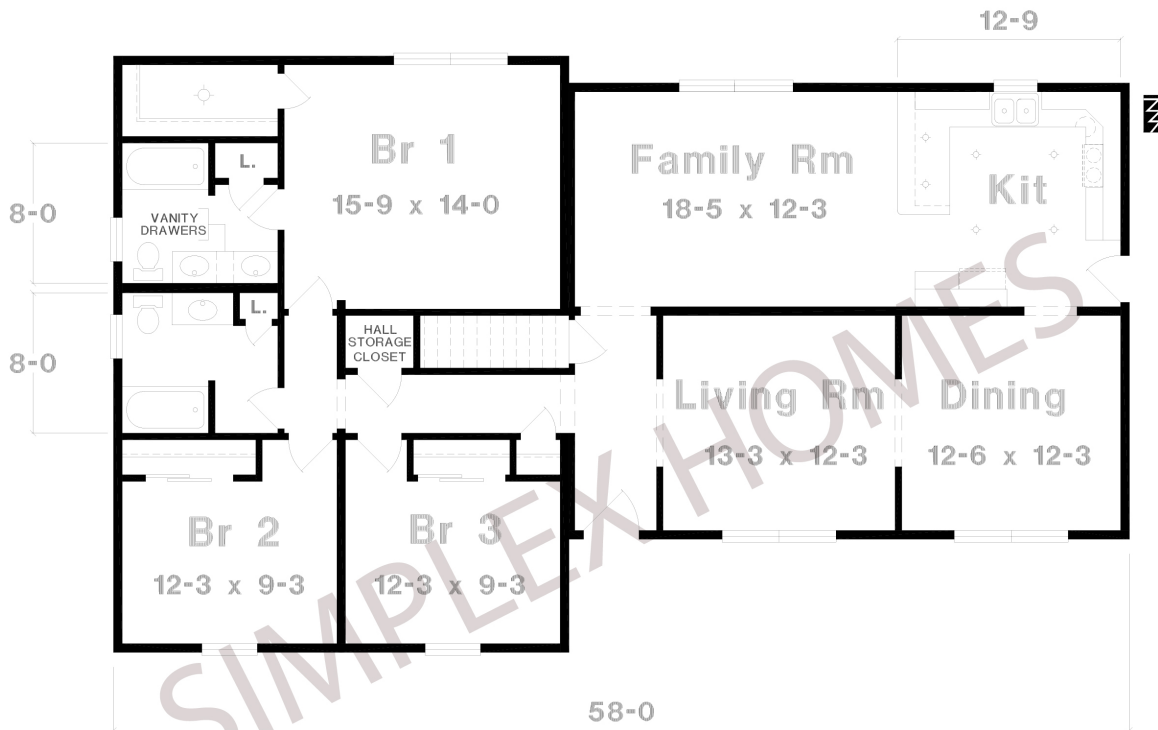

The New Oxford II

26X34 / 26X32 NEW OXFORD II
1723 SQ FT

All plans are protected by copyright laws and may not be reproduced without permission

Custom Select
New Oxford

The New Oxford II ranch as pictured features optional dormer with shake siding, transoms above windows, window grills, gable, end eave with decorative corbels and shake siding, decorative gable end vent, full glass door with grills and lineals around windows and door. Note: Optional porch, metal roof and masonry are provided and installed on site.