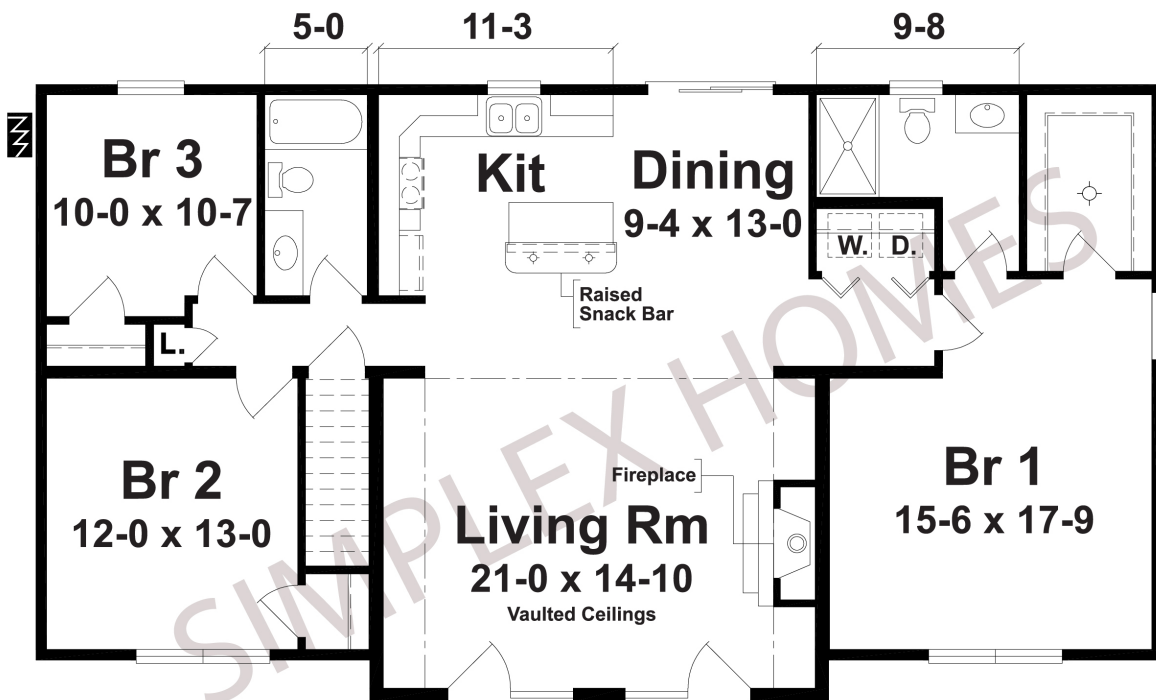

The McKinley

All plans are protected by copyright laws and may not be reproduced without permission

Vista
McKinley

The McKinley as shown features a vaulted ceiling in the living room along with an open floor plan to the Kitchen/Dining Room. The front elevation includes dual swing style front doors at the living room feature wall along with full size trapezoid glass above. Optional features include the fireplace, high pitched roof, grills in the windows and doors, and plank style shutters. The optional deck and chimney box with stone surround are site provided and installed.