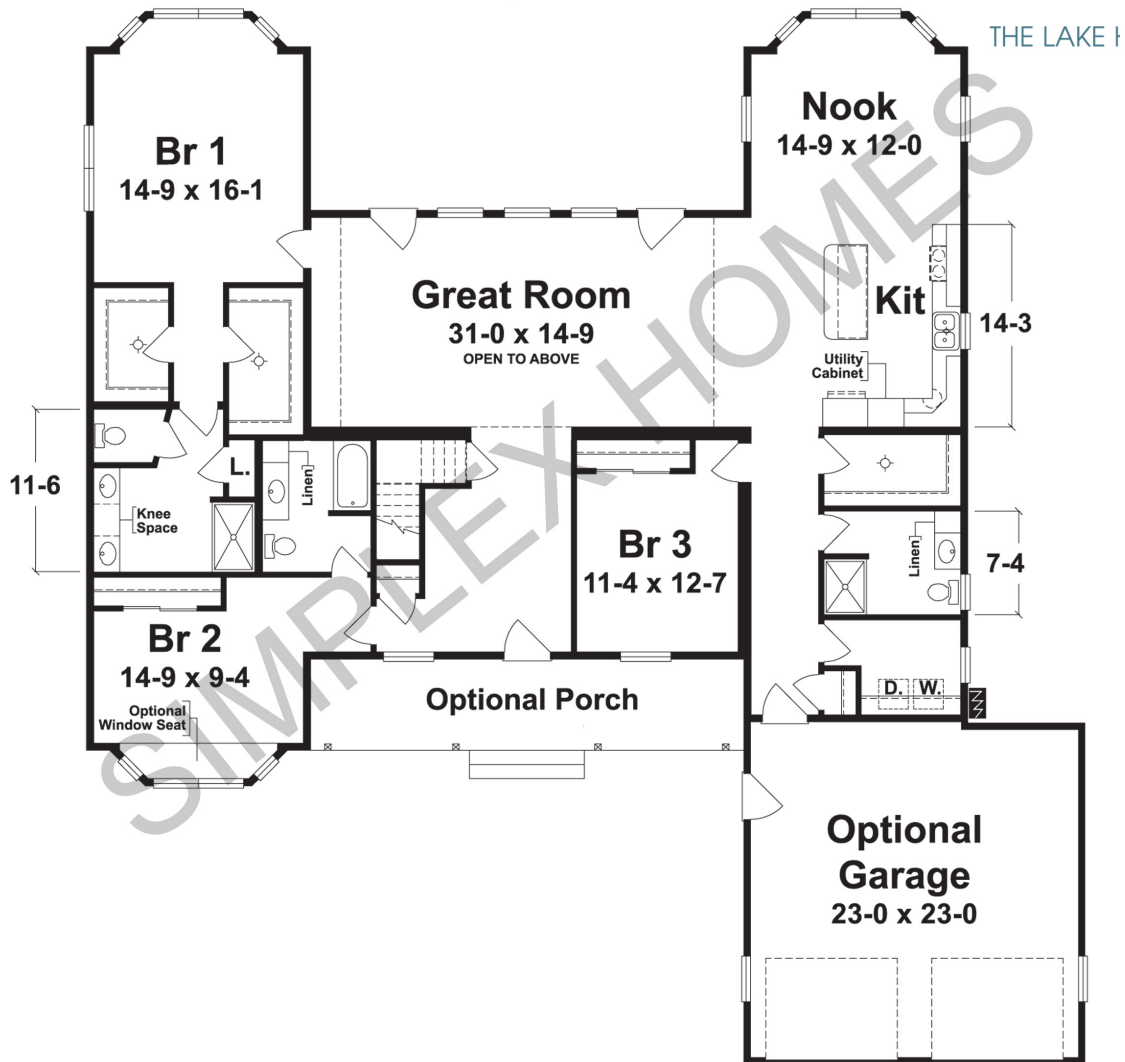

# The Lake House

All plans are protected by copyright laws and may not be reproduced without permission

*Vista*  
**Lake House**

The Lake House is the perfect entertainment house for family and friends. The spacious great room is a focal point of this home highlighted by the vaulted ceilings and window wall making for a great place to entertain friends or just hang out. By simply adding a deck or patio on the rear the full length glass doors can exit to the outdoors from either end of the great room. The elevation as pictured includes the following optional or site provided features: 2 Car Garage, front and rear porch areas with railings, decorative columns and stonework, front dormers, front door with sidelights, transom windows over doors and windows, window grills, and decorative fixed glass windows in the great room.