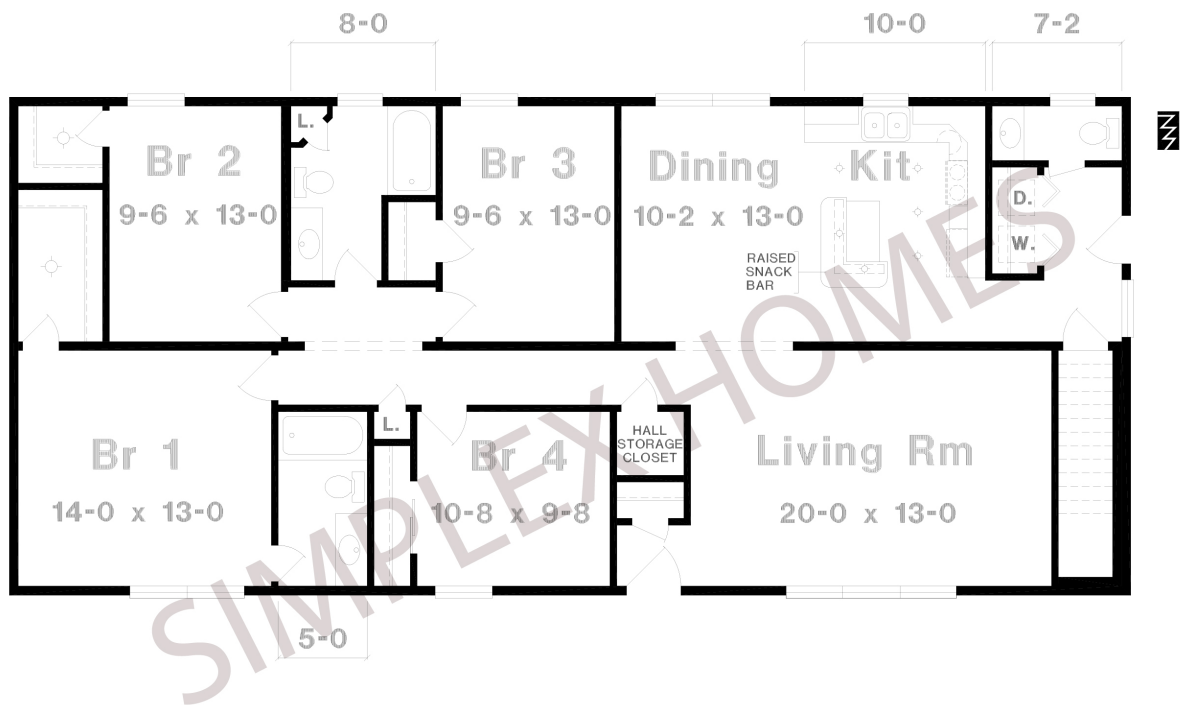

The Rochester III

27'-6" X 62'-0" ROCHESTER III
1705 SQ FT

All plans are protected by copyright laws and may not be reproduced without permission

Custom Select
Rochester

This nice sized ranch features 4 bedrooms and two baths on left side of house and a kitchen/dining area that is highlighted by a raised snack bar on right side. A good sized living room completes this cute ranch plan! Note: Garage is optional.