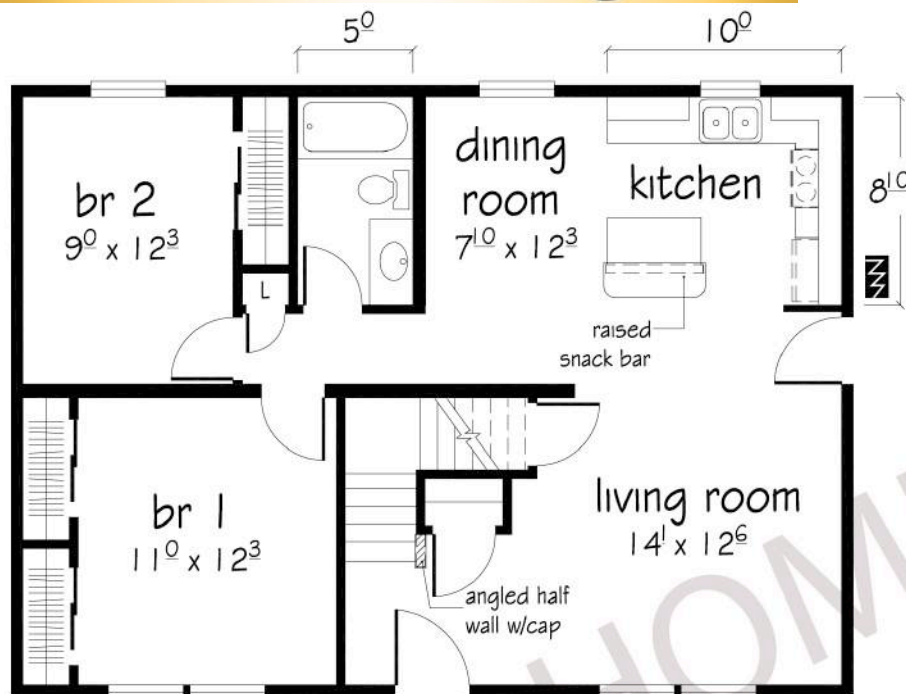

The Mount Sterling I Cape

Lifestyle

Mount Sterling I

Mount Sterling I 1st floor plan 26'0" x 36'0" 936 sq. ft.