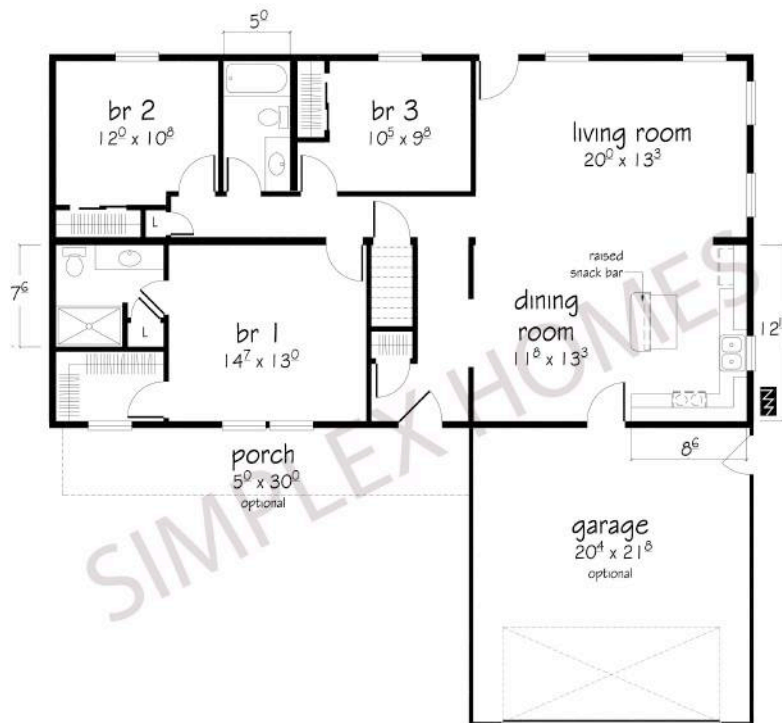

*The Freeport Ranch*

Freeport I floor plan 27'6" x 52'0" 1417 sq. ft.