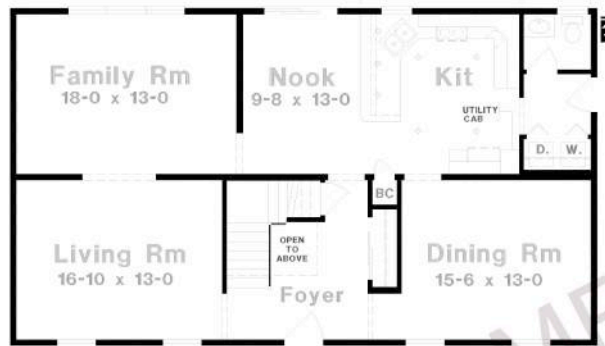

The Fitchburg II

Custom Select
Fitchburg

FITCHBURG II 27-6 X 48
FIRST FLOOR PLAN
2640 SQ FT

FITCHBURG II 27-6 X 48
SECOND FLOOR PLAN