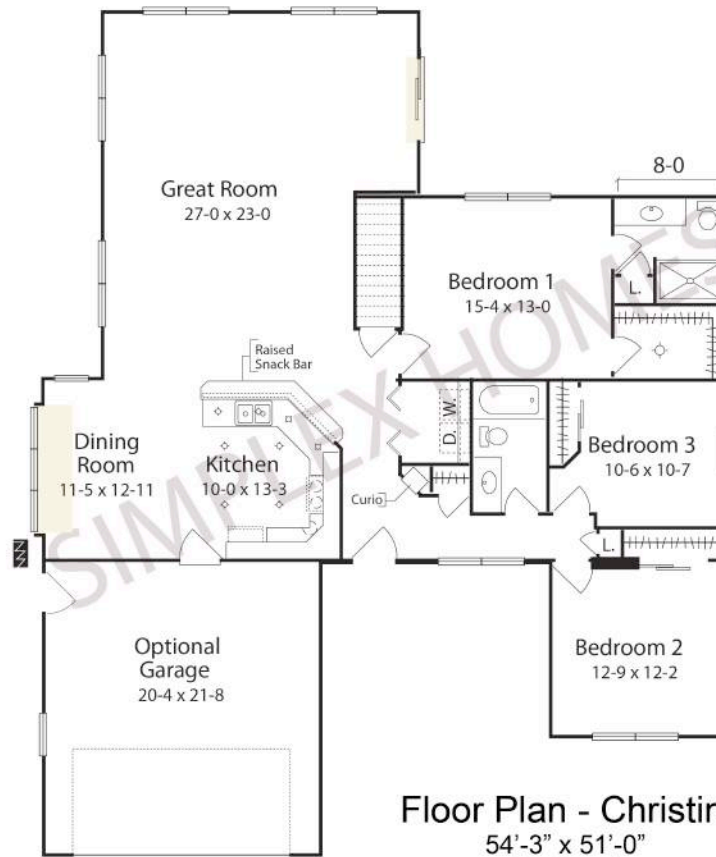

The Christina Ranch

Floor Plan - Christina
54'-3" x 51'-0"
1856 sq ft