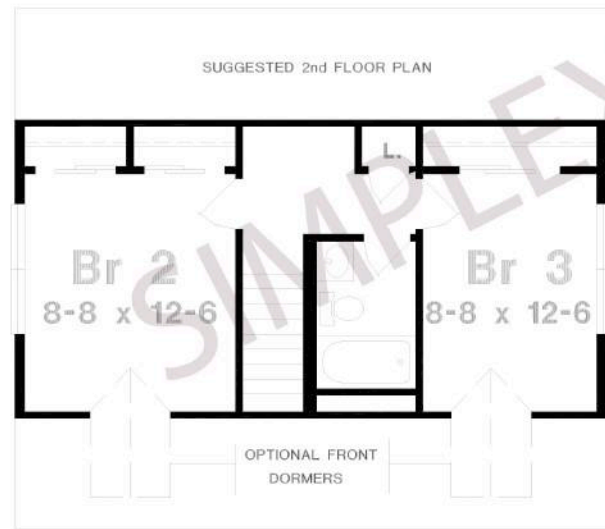

The Cape Cottage A

CAPE COTTAGE - (PLAN A)

26 x 29-6
767 SQ. FT.

SUGGESTED 2nd FLOOR - (PLAN A)

338 SQ. FT.