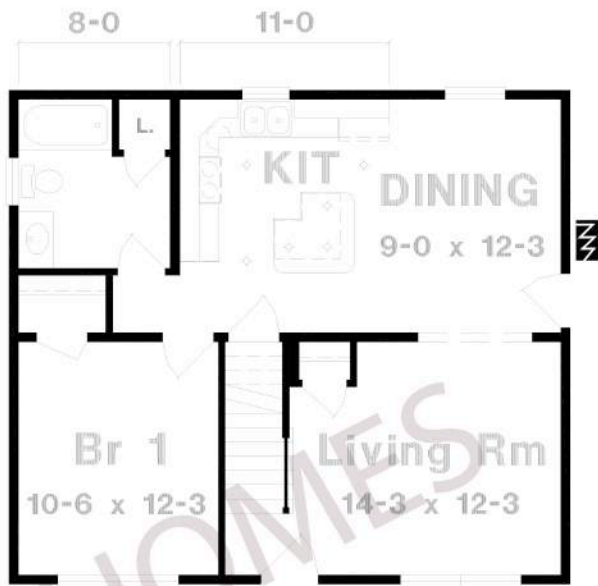

The Cape Cottage A

CAPE COTTAGE - (PLAN A)

26 x 29-6
767 SQ. FT.

SUGGESTED 2nd FLOOR - (PLAN A)

338 SQ. FT.