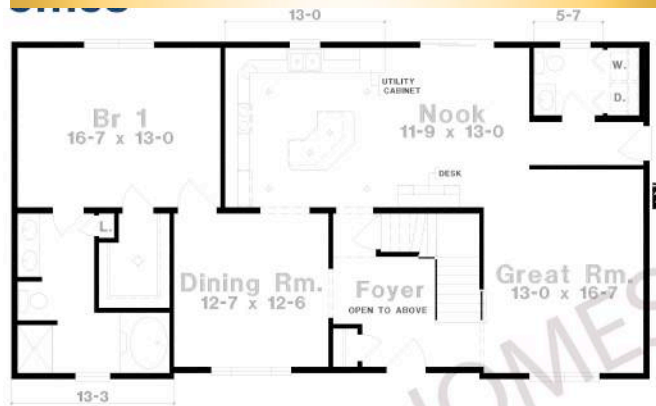

The Asheville II

Custom Select
Asheville

ASHEVILLE II 27-6 X 52
FIRST FLOOR PLAN
2445 SQ. FT.

ASHEVILLE II 27-6 X 38-9
SECOND FLOOR PLAN