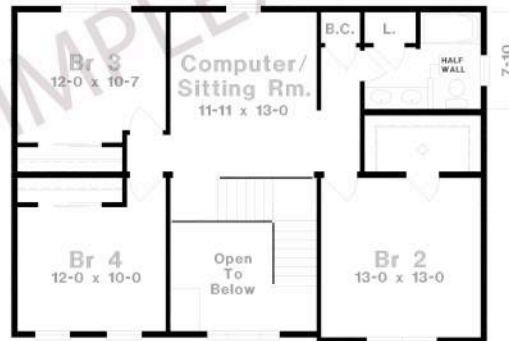

The Asheville II

Custom Select
Asheville

ASHEVILLE II 27-6 X 52
FIRST FLOOR PLAN
2445 SQ. FT.

ASHEVILLE II 27-6 X 38-9
SECOND FLOOR PLAN